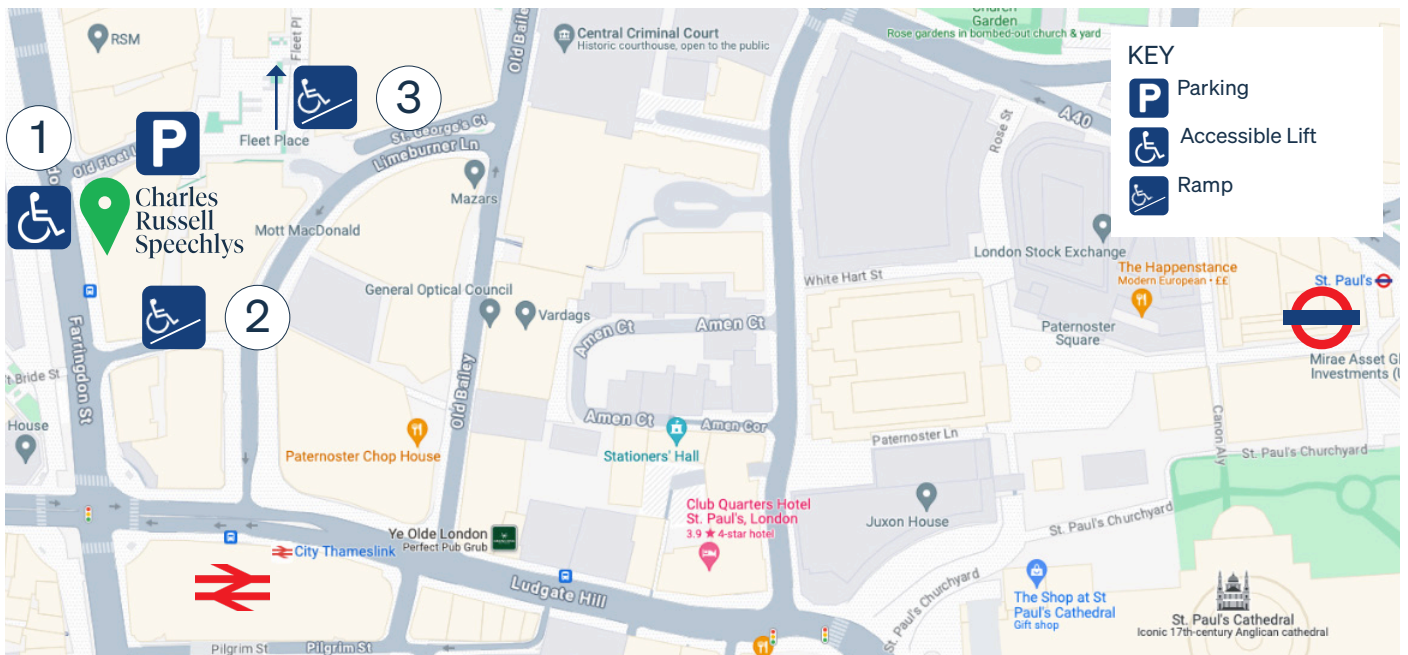

## How to find us

City Thameslink Railway  
0.1 miles away

Blackfriars Underground and Railway  
0.2 miles away

St Pauls Underground Station  
0.3 miles away

There is a public lift on Farringdon Street next to the steps that lead up to 5 Fleet Place. There is also a ramp that leads to Fleet Place via Limeburner Lane directly opposite the restaurant Obica. There are limited parking facilities subject to availability, detailed below.

There are several train stations situated locally, we would advise that you access their website to find out their detailed accessibility information.

Public lift to Fleet Place, accessible lift via Farringdon Street – located on the left of the stairs.

Step free access via Limeburner Lane – please turn left at the end of the ramp to access 5 Fleet Place.

Step free access via Fleet Place – if you are arriving by  City Thameslink (North Entrance).

### Parking

The car park is located in the buildings loading bay which accessible via Old Fleet Lane.

Visitor parking for Charles Russell Speechlys is available, however due to limited numbers it's subject to availability upon request.